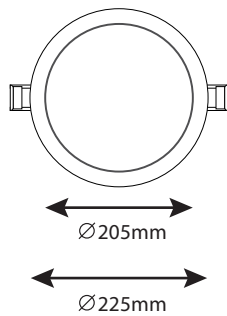

DIMENSION

PRODUCT

Name	TRM LED Panel light
Reference	EI-TRM-22W-R
Body color	White
Material	Aluminum
Category	Recessed

LIGHTING INFORMATION

Light source	LED
Gross luminous flux	1980Lm
Power	22 W
Colour temperature CCT	3000 / 4000 / 7000K
Colour Rendering Index	CRI = 80°
Light beam angle	120°
Number of LEDs	120
Chip Type	SMD2835
Dimming	Non Dimmable
Median useful Life	20,000 hours

OTHER DATA

Light Guide Panel (LGP)	Polystyrene (PS)
Ingress Protection	IP20
Dimension (mm)	Ø 225mm
Cut-Size(mm)	Ø 205mm

DRIVER OPTIONS

ON / OFF	
Class II	
Frequency (Hz)	50/60 Hz
Power Factor	0.5
Mains voltage	AC 85-265V
Ingress Protection	IP20

PHOTOMETRIC DETAILS